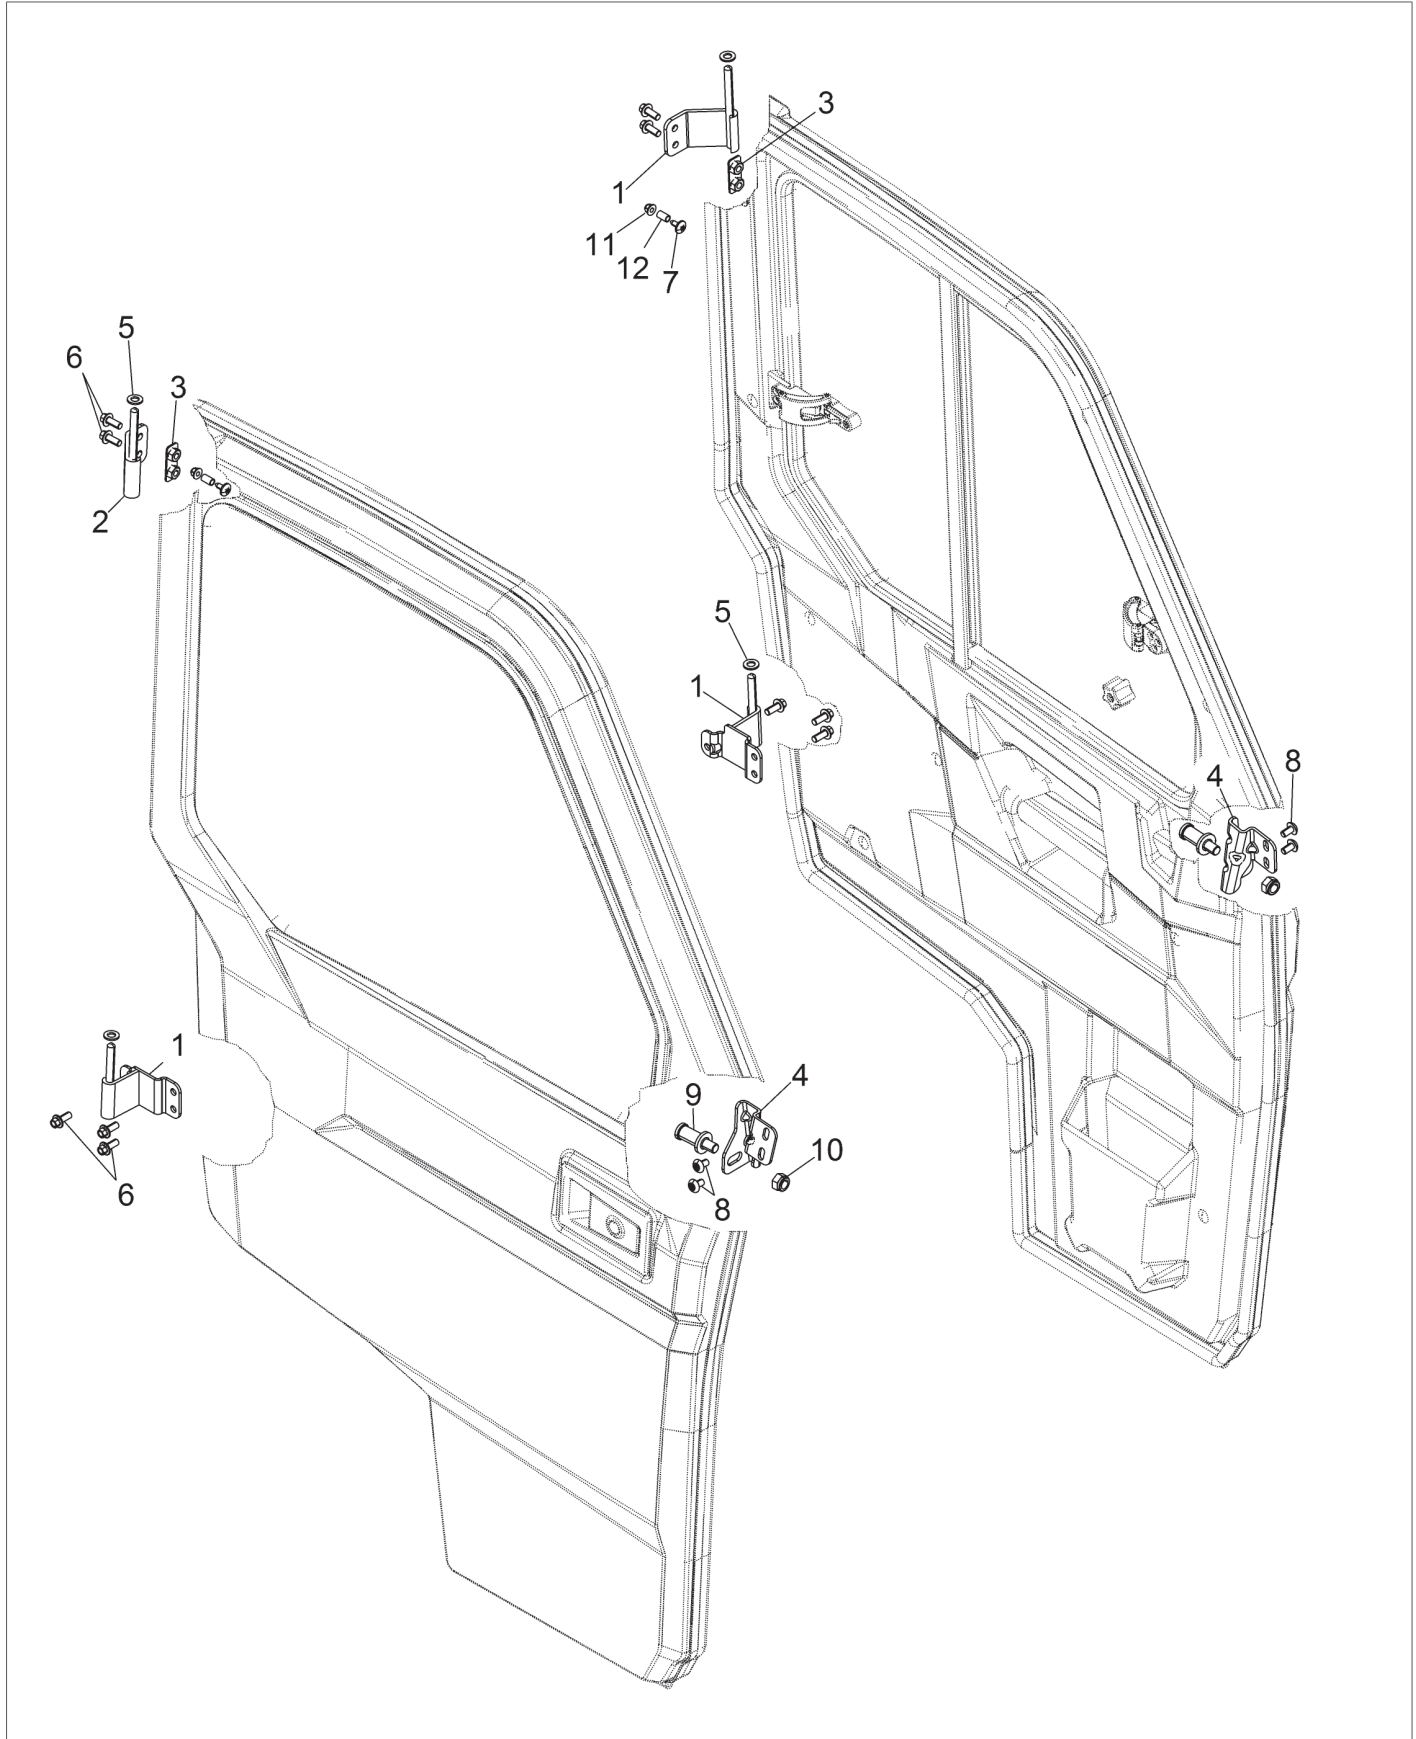

BODY, DOOR, FULL, MOUNTING

Applies to R17RTU99AV/BV (49BOBCATDOOR152D2M)

BODY, DOOR, FULL, MOUNTING

Applies to R17RTU99AV/BV (49BOBCATDOOR152D2M)

Ref.	Part No.	Qty	Part Description	Notes
1.	1018772-458	1	HINGE, LOWER, LH, BLACK	
1.	1018773-458	1	HINGE, LOWER, RH, BLACK	
2.	1021570-458	1	HINGE, UPPER, LH, BLACK	
2.	1021571-458	1	HINGE, UPPER, RH, BLACK	
3.	5256140-458	2	PLATE, HINGE, BLACK	
4.	5256943-458	1	BRACKET, STRIKER, ADJUST, LH, BLACK	
4.	5256944-458	1	BRACKET, STRIKER, ADJUST, RH, BLACK	
5.	5439712	4	WASHER	
6.	7519936	10	SCR-HXFL-M8X1.25X20 8.8 ZB	
7.	7519650	2	SCREW	
8.	7519109	4	SCREW	
9.	7519358	2	PIN, STRIKER	
10.	7540000	2	NUT, NYLOK	
11.	7547339	2	NUT, FLANGE, NYLOK	
12.	5139193	2	SPACER-ALUM,M6,DOOR RETNR,TTN