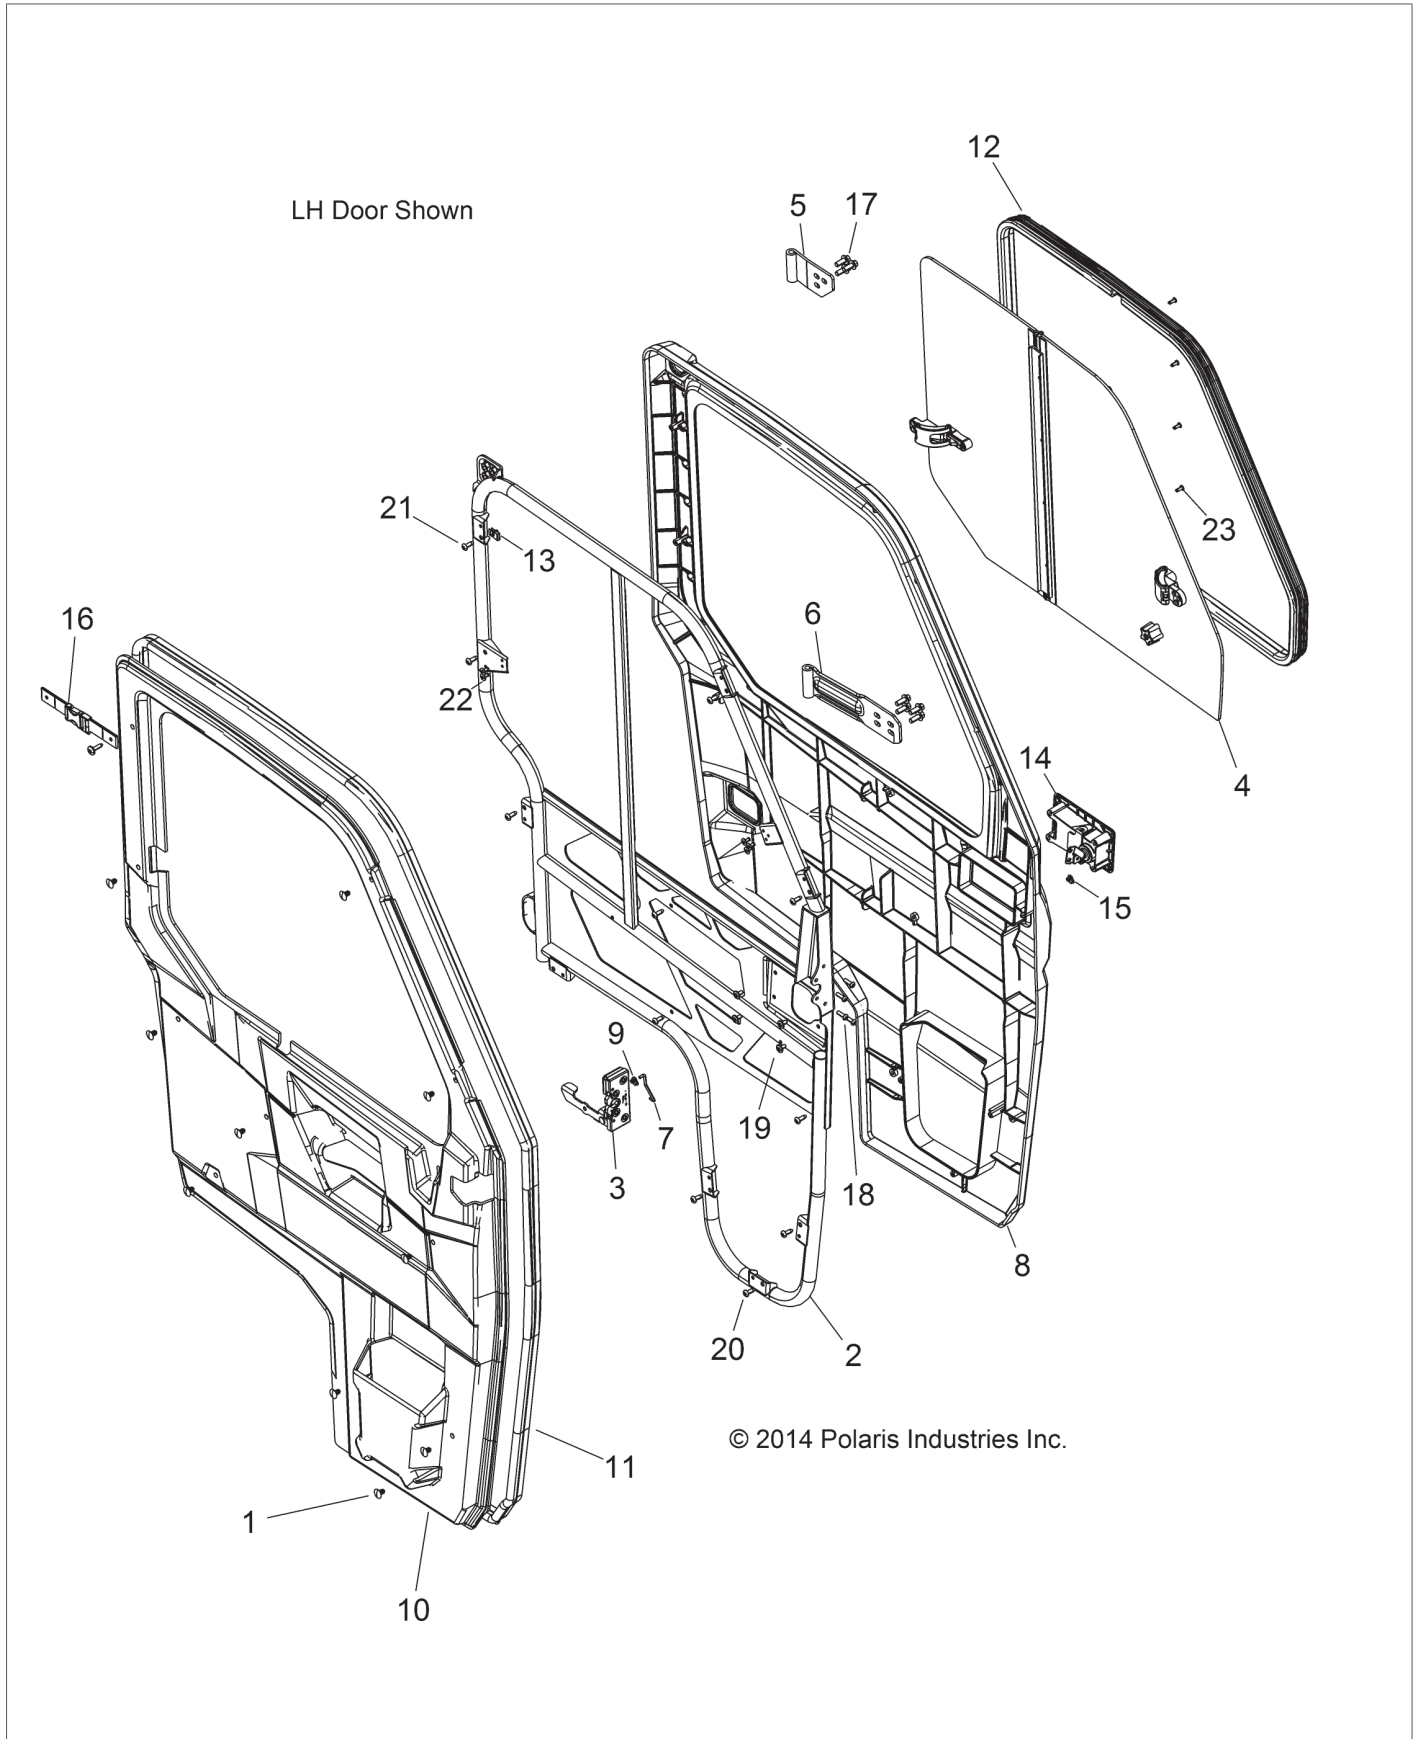

# BODY, DOOR, FULL

Applies to R17RTU99AV/BV (49RGRDOOR15900XP)

**BODY, DOOR, FULL****Applies to R17RTU99AV/BV (49RGRDOOR15900XP)**

Ref.	Part No.	Qty	Part Description	Notes
1.	7670088	10	CLIP, PLASTIC DART, NYLON	
2.	1021961	1	WELD-FRAME,DOOR,LH	
2.	1021962	1	WELD-FRAME,DOOR,RH	
3.	2010388	1	ASM., LATCH, INSIDE, LH	
3.	2010389	1	ASM., LATCH, INSIDE, RH	
4.	2636021	1	ASM-WINDOW-DOOR,LH	
4.	2636022	1	ASM-WINDOW-DOOR,RH	
5.	5256141-458	1	BRACKET, HINGE, DOOR, UPPER, LH, MATTE BLACK	
5.	5256142-458	1	BRACKET, HINGE, DOOR, UPPER, RH, MATTE BLACK	
6.	5256143-458	1	BRACKET, HINGE, DOOR, LOWER, MATTE, BLACK	
7.	5337081	1	ROD, LATCH, LH	
7.	5337082	1	ROD, LATCH, RH	
8.	5439238-070	1	PANEL, DOOR, OUTER, LH, BLACK	
8.	5439239-070	1	PANEL, DOOR, OUTER, RH, BLACK	
9.	5439998	1	CLIP, ROD	
10.	5452804	1	PANEL-DOOR,INNER,LH	
10.	5452805	1	PANEL-DOOR,INNER,RH	
11.	5510753	1	SEAL, DOOR, LH	
11.	5510754	1	SEAL, DOOR, RH	
12.	5522161	1	SEAL-GLASS,FRNT,WINDOW	
12.	5522162	1	SEAL-GLASS,REAR,WINDOW	
13.	7081305	1	CLIP, U SPEED NUT	
14.	7081740	1	ASM., HANDLE, LH	[INCL. 15]
14.	7081814	1	ASM., HANDLE, RH	[INCL. 15]
15.	5439711	1	CLIP, ROD	
16.	5450947	1	STRAP, RUBBER	
17.	7519936	7	SCR-HXFL-M8X1.25X20 8.8 ZB	
18.	7518616	4	BOLT	
19.	7518991	4	SCREW	
20.	7519045	11	SCREW	
21.	7519650	5	SCREW	
22.	7621432	4	RIVET, POP	
23.	7621433	5	RIVET, POP	