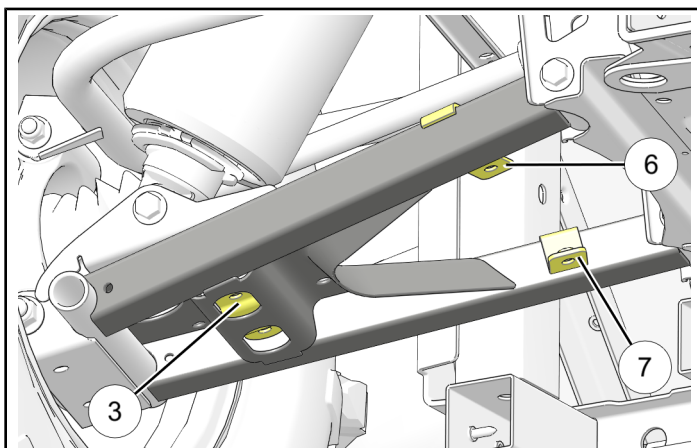

ASSEMBLY TIME

Approximately 15 minutes

INSTALLATION INSTRUCTIONS

1. Shift vehicle transmission into "PARK". Turn key to "OFF" position and remove from vehicle.
2. Position inboard clamps ⑥ and ⑦, and outboard clamp ③, on LH a-arms as shown.

NOTE

FRONT inboard clamp ⑦ is smaller than REAR inboard clamp ⑥.
Wheel hidden for clarity.

3. Install LH a-arm guard ① to previously installed clamps using four each screws ⑤ and washers ④.

NOTE

LH a-arm guard ① differs from RH a-arm guard ② at outboard edges as shown below.