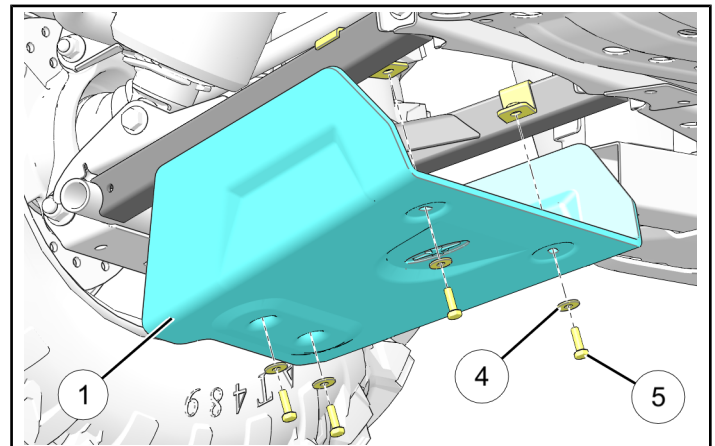

ASSEMBLY TIME

Approximately 15 minutes

INSTALLATION INSTRUCTIONS

1. Shift vehicle transmission into "PARK". Turn key to "OFF" position and remove from vehicle.
2. Position inboard clamps ⑥ and ⑦, and outboard clamp ③, on LH a-arms as shown.

NOTE

FRONT inboard clamp ⑦ is smaller than REAR inboard clamp ⑥.
Wheel hidden for clarity.

3. Install LH a-arm guard ① to previously installed clamps using four each screws ⑤ and washers ④.

NOTE

LH a-arm guard ① differs from RH a-arm guard ② at outboard edges as shown below.

4. Repeat Steps 2–3 for RH side using RH a-arm guard ②.

FEEDBACK FORM

A feedback form has been created for the installer to provide any comments, questions or concerns about the installation instructions. The form is viewable on mobile devices by scanning the QR code or by clicking [HERE](#) if viewing on a PC.