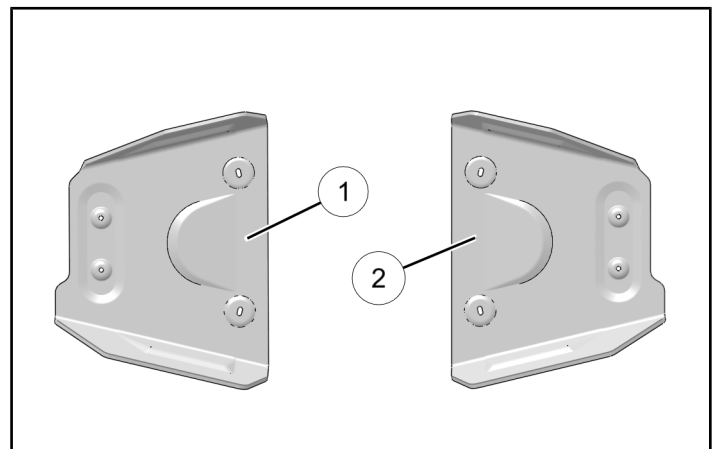

ASSEMBLY TIME

Approximately 15 minutes

INSTALLATION INSTRUCTIONS

1. Shift vehicle transmission into "PARK". Turn key to "OFF" position and remove from vehicle.
2. Position inboard clamps ⑥ and ⑦, and outboard clamp ③, on LH a-arms as shown.

NOTE

FRONT inboard clamp ⑦ is smaller than REAR inboard clamp ⑥.
Wheel hidden for clarity.

3. Install LH a-arm guard ① to previously installed clamps using four each screws ⑤ and washers ④.

NOTE

LH a-arm guard ① differs from RH a-arm guard ② at outboard edges as shown below.

4. Repeat Steps 2–3 for RH side using RH a-arm guard ②.

FEEDBACK FORM

A feedback form has been created for the installer to provide any comments, questions or concerns about the installation instructions. The form is viewable on mobile devices by scanning the QR code or by clicking [HERE](#) if viewing on a PC.