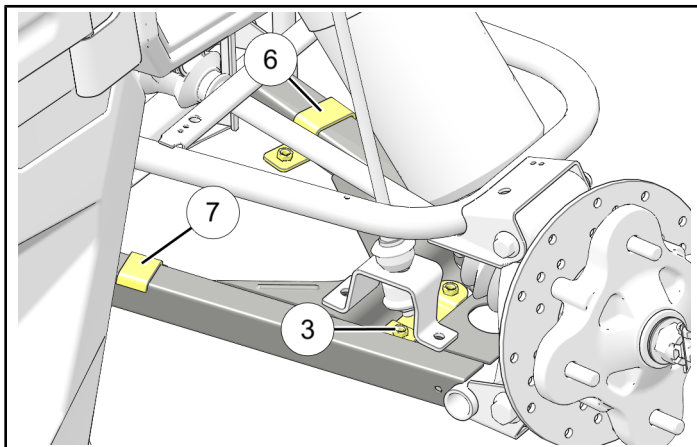

ASSEMBLY TIME

Approximately 15 minutes

INSTALLATION INSTRUCTIONS

1. Shift vehicle transmission into "PARK". Turn key to "OFF" position and remove from vehicle.
2. Position inboard clamps ⑥ and ⑦, and outboard clamp ③, on LH a-arms as shown.

NOTE

FRONT inboard clamp ⑦ is smaller than REAR inboard clamp ⑥.
Wheel hidden for clarity.

3. Install LH a-arm guard ① to previously installed clamps using four each screws ⑤ and washers ④.

NOTE

LH a-arm guard ① differs from RH a-arm guard ② at outboard edges as shown below.