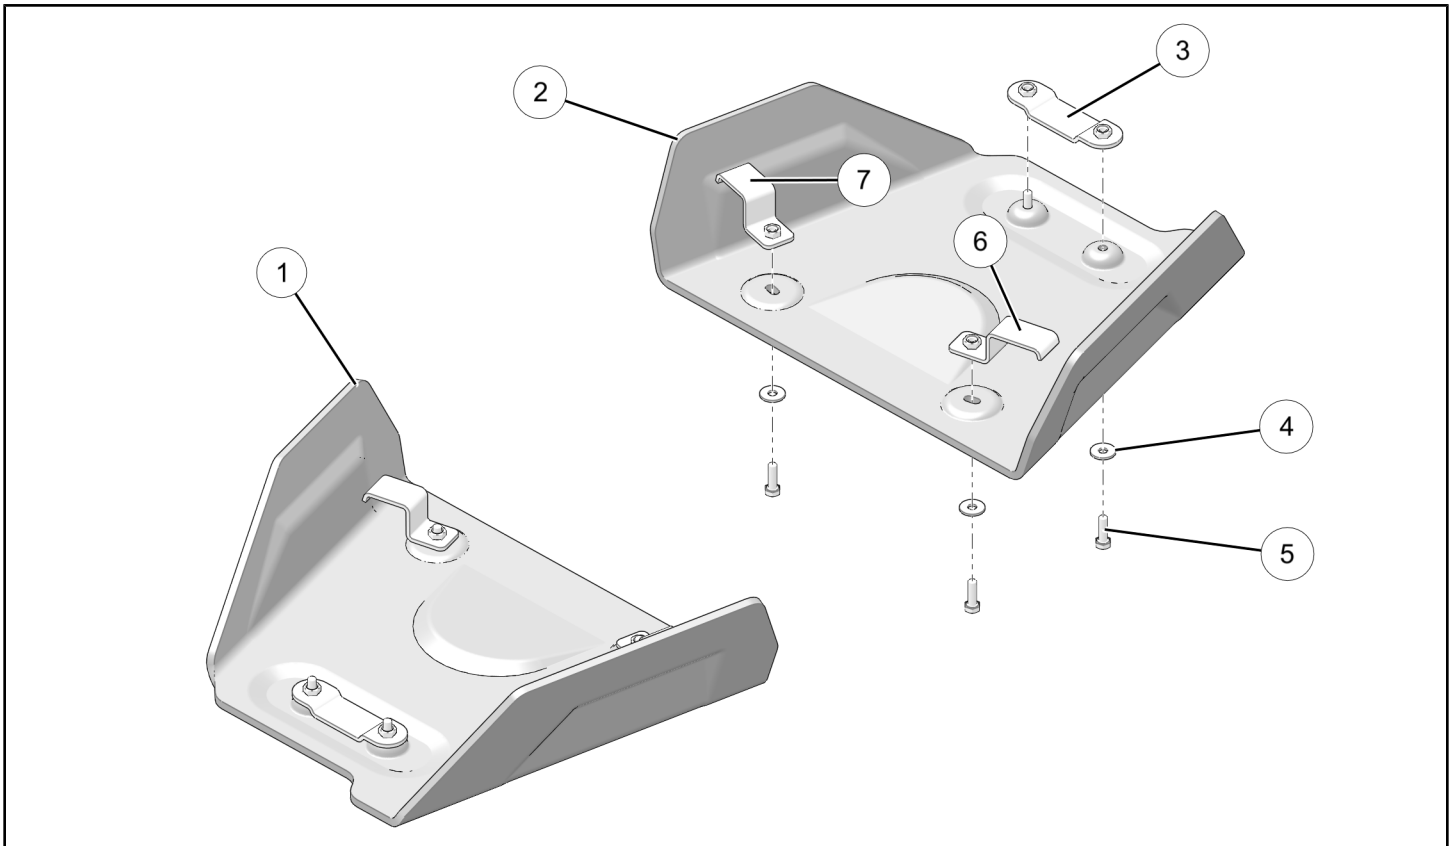

REAR A-ARM GUARD KIT

P/N 2882787

APPLICATION

Verify accessory fitment at Polaris.com.

BEFORE YOU BEGIN

Read these instructions and check to be sure all parts and tools are accounted for. Please retain these installation instructions for future reference and parts ordering information.

KIT CONTENTS

This Kit includes:

REF	QTY	PART DESCRIPTION	PART NUMBER
1	1	Guard, A-Arm, LH	5454168
2	1	Guard, A-Arm, RH	5454169
3*	2	Clamp, Outboard	5261709
4*	8	Washer - 6.4 X 18 X 1.6	-
5*	8	Screw, Hex Head - M6 X 1.0 X 20	-
6*	2	Clamp, Inboard Rear	-
7*	2	Clamp, Inboard Front	5261708
	1	Instructions	9927941

Items marked (*) are included in Hardware Kit PN 2207090 (1 of each clamp, 4 washers, 4 screws)

TOOLS REQUIRED

• Safety Glasses

• Socket Set, Metric

IMPORTANT

Your Rear A-Arm Guard Kit is exclusively designed for your vehicle. Please read the installation instructions thoroughly before beginning. Installation is easier if the vehicle is clean and free of debris. For your safety, and to ensure a satisfactory installation, perform all installation steps correctly in the sequence shown.

ASSEMBLY TIME

Approximately 15 minutes

INSTALLATION INSTRUCTIONS

1. Shift vehicle transmission into "PARK". Turn key to "OFF" position and remove from vehicle.
2. Position inboard clamps ⑥ and ⑦, and outboard clamp ③, on LH a-arms as shown.